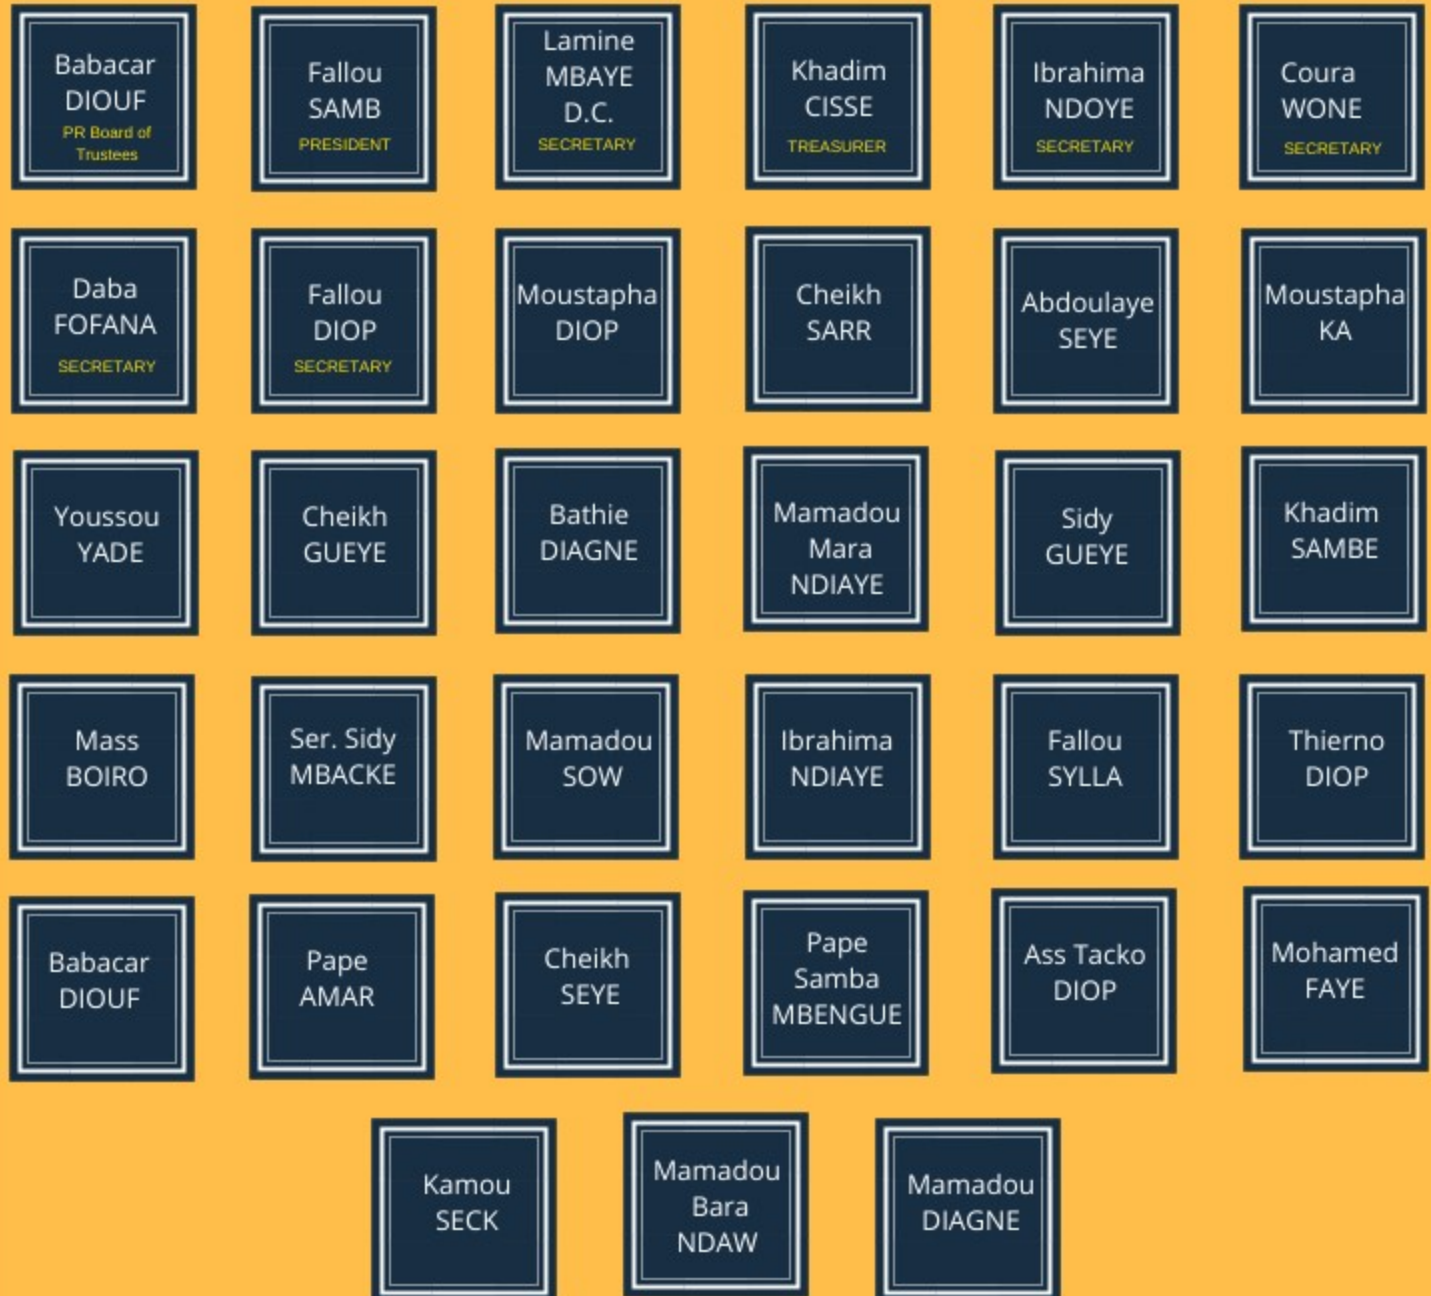

BOARD OF TRUSTEES