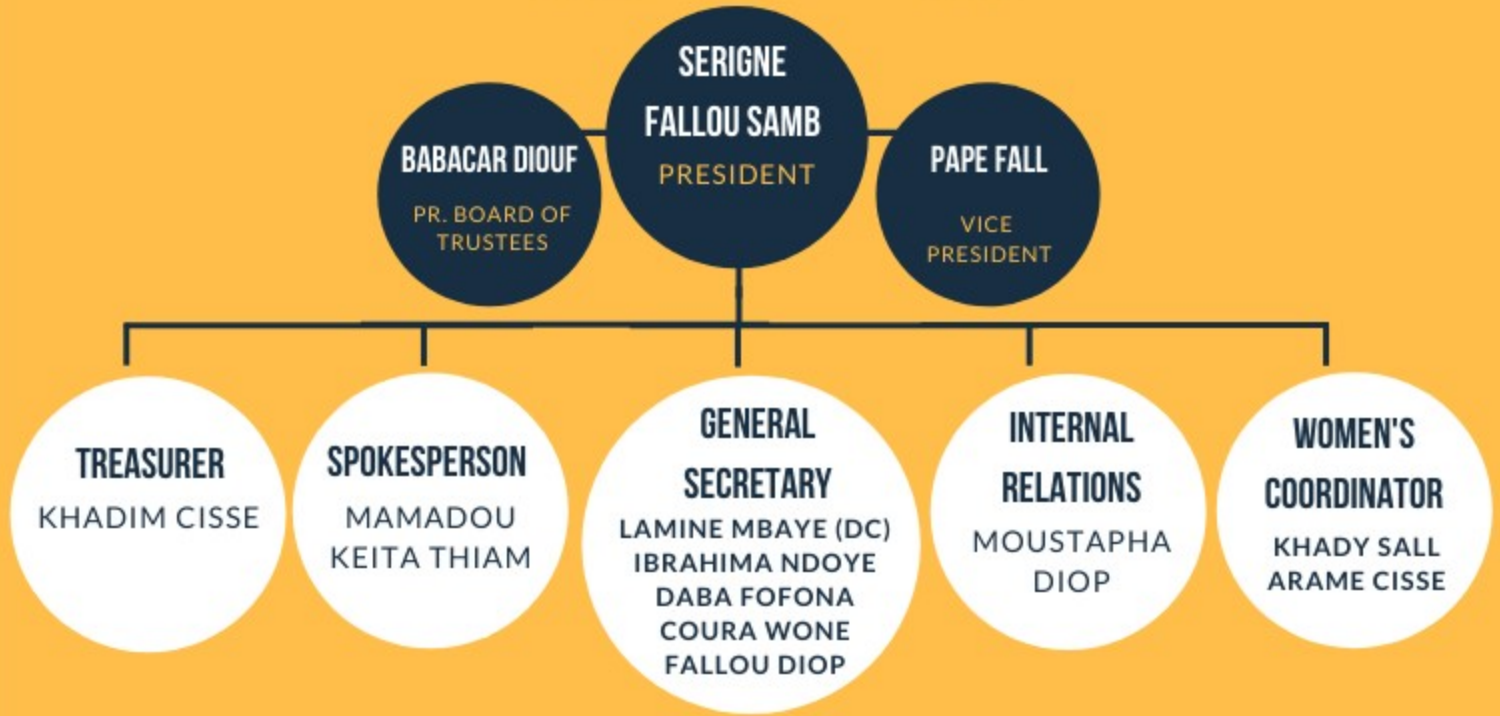

Executive Committee

Committees

I.T. ***** Mamoune NIANG Moustapha KA	SOCIAL ***** Mbacke THIOUNE, Moustapha GUEYE	ORGANIZATION ***** Fallou THIAM Maissa DIOF	MEMBERSHIP ***** Fallou SYLLA Fallou DIOF	K.S.T ***** Mara NDIAYE Pape AMAR
FINANCE ***** Mame Diarra SAMBE Bassirou DIENG	AUDIT ***** Alioune NDIAYE	YOUTH & CONVENTION ***** Moussa NIANG	FUNDS DEVELOPMENT ***** Sadibou FALL	PUBLIC RELATIONS ***** Bintou DIOF